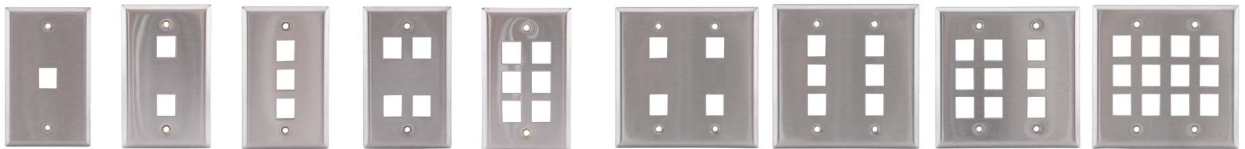

Network Wiring and netSELECT® Products

Hubbell iSTATION Wallplates

IFP Wallplates with Label Fields, 1 and 2-Gang

Color	1-Gang					2-Gang		
	1-Port	2-Port	3-Port	4-Port	6-Port	6-Port	9-Port	12-Port
Black	IFP11BK	IFP12BK	IFP13BK	IFP14BK	IFP16BK	IFP26BK	IFP29BK	IFP212BK
Gray	IFP11GY	IFP12GY	IFP13GY	IFP14GY	IFP16GY	IFP26GY	IFP29GY	IFP212GY
Ivory	IFP11EI	IFP12EI	IFP13EI	IFP14EI	IFP16EI	IFP26EI	IFP29EI	IFP212EI
Light Almond*	IFP11LA	IFP12LA	IFP13LA	IFP14LA	IFP16LA	IFP26LA	IFP29LA	IFP212LA
Office White	IFP11OW	IFP12OW	IFP13OW	IFP14OW	IFP16OW	IFP26OW	IFP29OW	IFP212OW
White	IFP11W	IFP12W	IFP13W	IFP14W	IFP16W	IFP26W	IFP29W	IFP212W

Note: *Light Almond wallplates match Office White non-metallic raceway, boxes, jacks and connectors.

Multimedia Nylon Wallplates, 1-Gang

Color	1-Gang				
	1-Port	2-Port	3-Port	4-Port	6-Port
Black	NSP11BK	NSP12BK	NSP13BK	NSP14BK	NSP16BK
Gray	NSP11GY	NSP12GY	NSP13GY	NSP14GY	NSP16GY
Ivory	NSP11I	NSP12I	NSP13I	NSP14I	NSP16I
Light Almond	NSP11LA	NSP12LA	NSP13LA	NSP14LA	NSP16LA
White	NSP11W	NSP12W	NSP13W	NSP14W	NSP16W

Stainless Steel Wallplates without Label Fields, 1 and 2-Gang

Catalog Number	1-Gang					2-Gang			
	1-Port	2-Port	3-Port	4-Port	6-Port	4-Port	6-Port	9-Port	12-Port
	SSF11	SSF12	SSF13	SSF14	SSF16	SSF204	SSF206	SSF209	SSF212

Stainless Steel Wall Mount Phone Plates, 1-Gang

630 Stainless steel, 1-gang wall phone plate.

SPUF SPUR

Jack Format	Includes Gray Jack	Catalog Number
Flush	6-position USOC, RJ25	SPUF
Flush	8-position Cat. 5e, RJ45	SP5EF
Flush	8-position Cat. 6, RJ45	SP6F
Recessed	6-position USOC, RJ25	SPUR
Recessed	8-position Cat. 5e, RJ45	SP5ER
Recessed	8-position Cat. 6, RJ45	SP6R